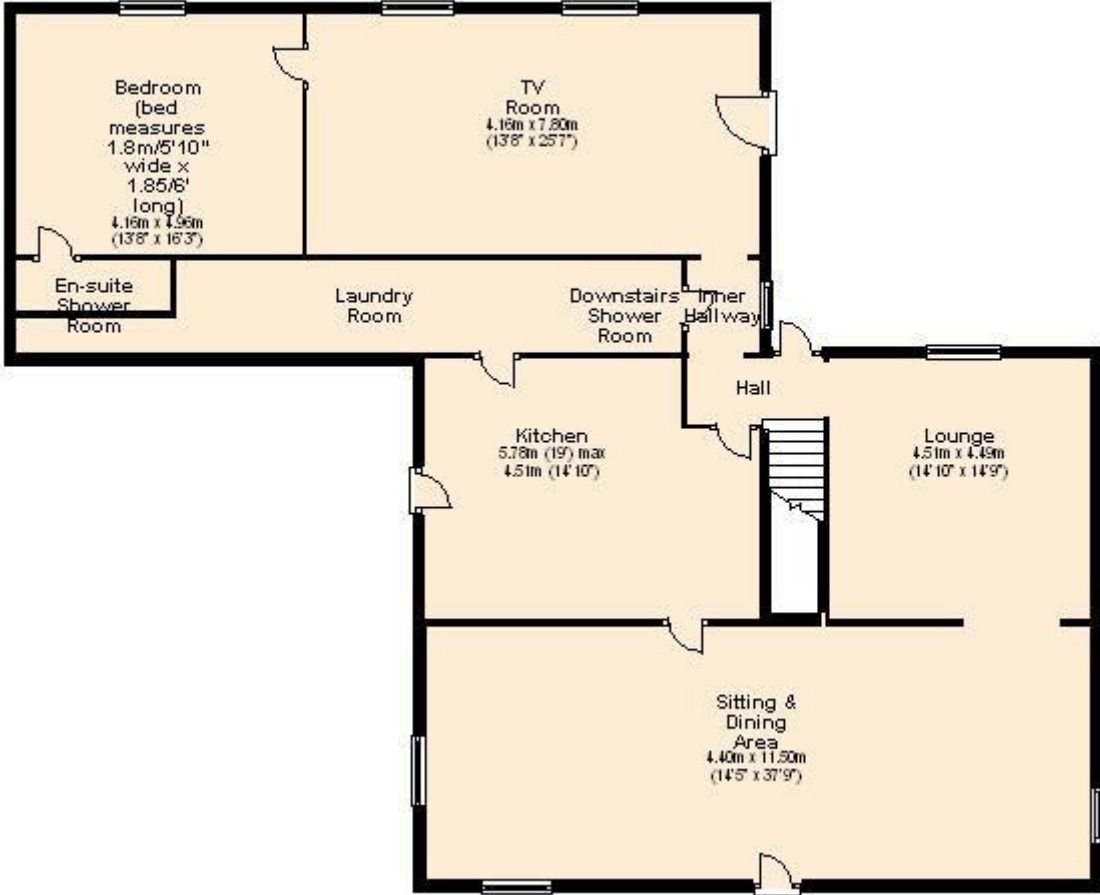

Villa San Savino

Ground Floor

Approx. 170.9 sq. metres (1839.7 sq. feet)

First Floor
Approx. 95.1sq.metres (1024.0 sq.ft)

Second Floor
Approx. 57 sq. metres (61.1 sq. feet)

Floor plans have been produced for each of our villas to act as an approximate guide to the layout and sizes of the property.
It ought to be stressed that the floor plans are for guidance only and are not necessarily comprehensive.