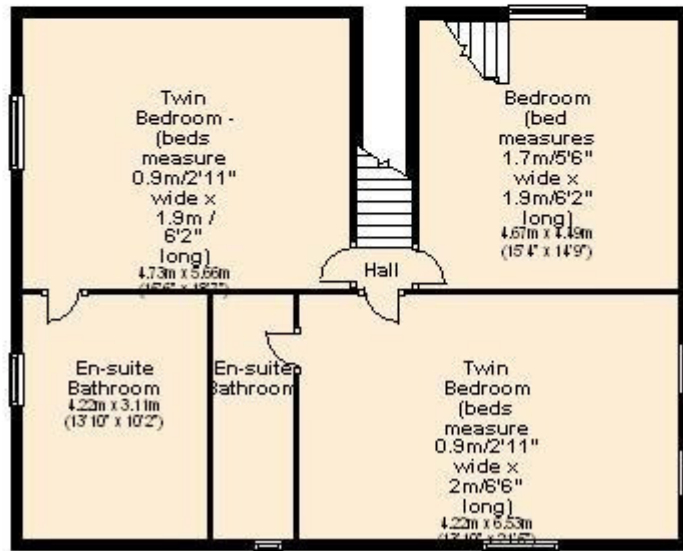

Villa San Savino

Ground Floor

Approx. 170.9 sq. metres (1839.7 sq. feet)

First Floor
Approx. 95.1sq.metres (1024.0 sq.ft)

Second Floor
Approx. 57 sq. metres (61.1 sq. feet)

Floor plans have been produced for each of our villas to act as an approximate guide to the layout and sizes of the property.
It ought to be stressed that the floor plans are for guidance only and are not necessarily comprehensive.